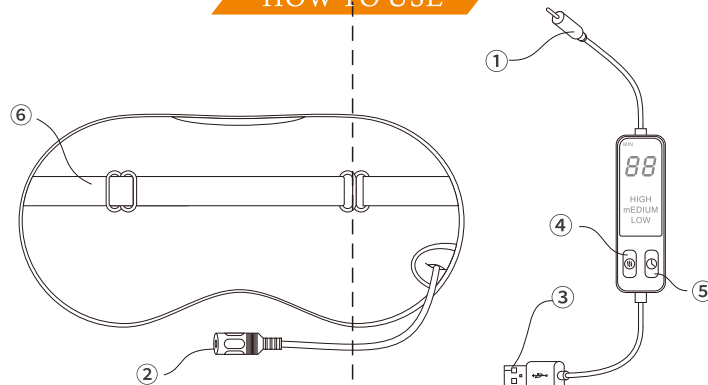

尾页

Registration for Warranty

Your new Aroma Season product comes with one year long warranty against manufacturing defects. Register the 12 months quality warranty for your order via this link: www.aromaseasoninc.com. We will verify and send you a confirmation message.

Contact Us

For support, warranty, replacements or returns, please contact us at info@aromaseasoninc.com, including your order number and website where you placed order, then we will do whatever we can to make things right.

REGISTRATION FOR WARRANTY

www.aromaseasoninc.com

首页

AROMA SEASON® ELECTRIC HEATED EYE MASK

AROMA SEASON INC
Email: info@aromaseasoninc.com
Address: 1150 S MILLIKEN AVE. #1061
ONTARIO CA 91761
MADE IN CHINA

正面

Owner's Manual

Thank you for purchasing Aroma Season Electric Heated Eye Mask.
For optimum operation, please read this manual carefully before use.

SPECIFICATIONS

Item Name: Electric heated eye mask	Material: Polyester
Model No.: AM-HE820-PS	Dimension: 8.5*3.5 inches
Input: DC 5V/1A-2A	Output: DC 3-5V/Max 1A
Temperature Mode: High/Medium/Low	
Present Timer: 20mins/40mins/60mins	

HOW TO USE

- ① DC plug on controller
- ② DC socket on eye mask
- ③ USB plug
- ④ Temperature mode button
- ⑤ Timing button
- ⑥ Adjustable strap

1. Insert the DC plug① on controller into the DC socket② on eye mask.
2. Insert the USB plug③ on controller into power source.
3. Press the <⏪> button④ on controller to start heating.
4. Press the <⏩> button④ to select a temperature mode(High/Medium/Low), and press the <⌚> button⑤ to select the heating time.
5. Spray 2-3 drops of warm water on eyes side of the eye mask for moist heating if needed, and adjust the strap⑥ to wear the eye mask around your head comfortably.
6. Long press the <⏪> button④ for 2 seconds to turn it off. The eye mask will stop working automatically when timing is over.

(Note: There is no battery inside the eye mask. Keep it power on when using it.)

反面